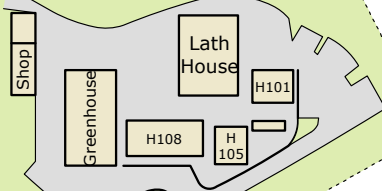

**MERRITT COLLEGE
LANDSCAPE HORTICULTURE DEPT.**

**TO
REDWOOD
ROAD &
HWY 13**

CAMPUS DRIVE

AUTOMATIC GATE

Parking Permit
Dispenser
Parking is \$2.00

Tennis
Courts

To Parking Lot B
(overflow)

**TO
KELLER
AVENUE**

Child
Care
Center

**MERRITT COLLEGE
Main Campus
12500 Campus Drive, Oakland**

TO
ADDITIONAL
PARKING
(LOTS C-E)